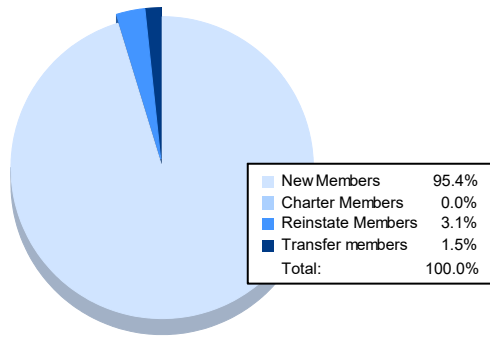

Year	New Clubs	Dropped Clubs	Gain/ Loss Clubs	New Members	Charter Members	Reinstate Members	Transfer Members	Total Member Added	Total Members Dropped	Gain/ Loss Members
2016-2017	0	2	-2	153	0	4	10	167	176	-9
2017-2018	0	1	-1	105	0	5	7	117	156	-39
2018-2019	0	1	-1	93	0	2	3	98	132	-34
2019-2020	0	0	0	55	0	0	1	56	103	-47
2020-2021	0	1	-1	62	0	2	1	65	154	-89
<b>Average</b>	<b>0</b>	<b>1</b>	<b>-1</b>	<b>94</b>	<b>0</b>	<b>3</b>	<b>4</b>	<b>101</b>	<b>144</b>	<b>-44</b>

### Membership Composition June 2021 Cumulative